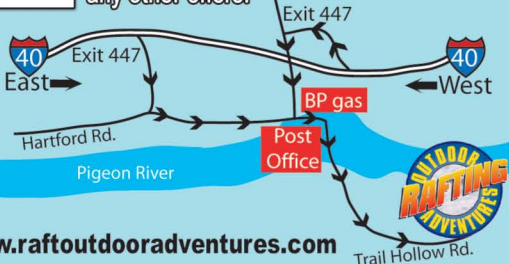

WHITEWATER RAFTING

on the Pigeon River

866.223.7917

reservations toll-free

$10 off
regular price
of upper trip

BIG CREEK EXPEDITIONS

NAV